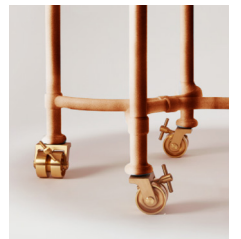

Available in either a circular or oval shape, made to (almost) any size, with our playful oversized brass wheels. The top can be produced in a wide variety of unique and rare marbles, natural stones, and travertine.

Sizes Available

Oval - Length from 150cm to 300cm

Round - Diameter from 90cm to 200cm

Marble Options

CALACATTA VIOLA

NORWEIGIAN ROSE

ARABESCATO

+ BESPOKE OPTIONS

Bespoke marble options available on request.
Bespoke design fees apply.

Base Options

POWDER COATED OFF
WHITE TEXTURED FINISH

BLACKED STEEL FINISH

BESPOKE METAL
FINISHES AVAILABLE
ON REQUEST

Lead time 20 weeks approx.
Delivery options dependent on location.